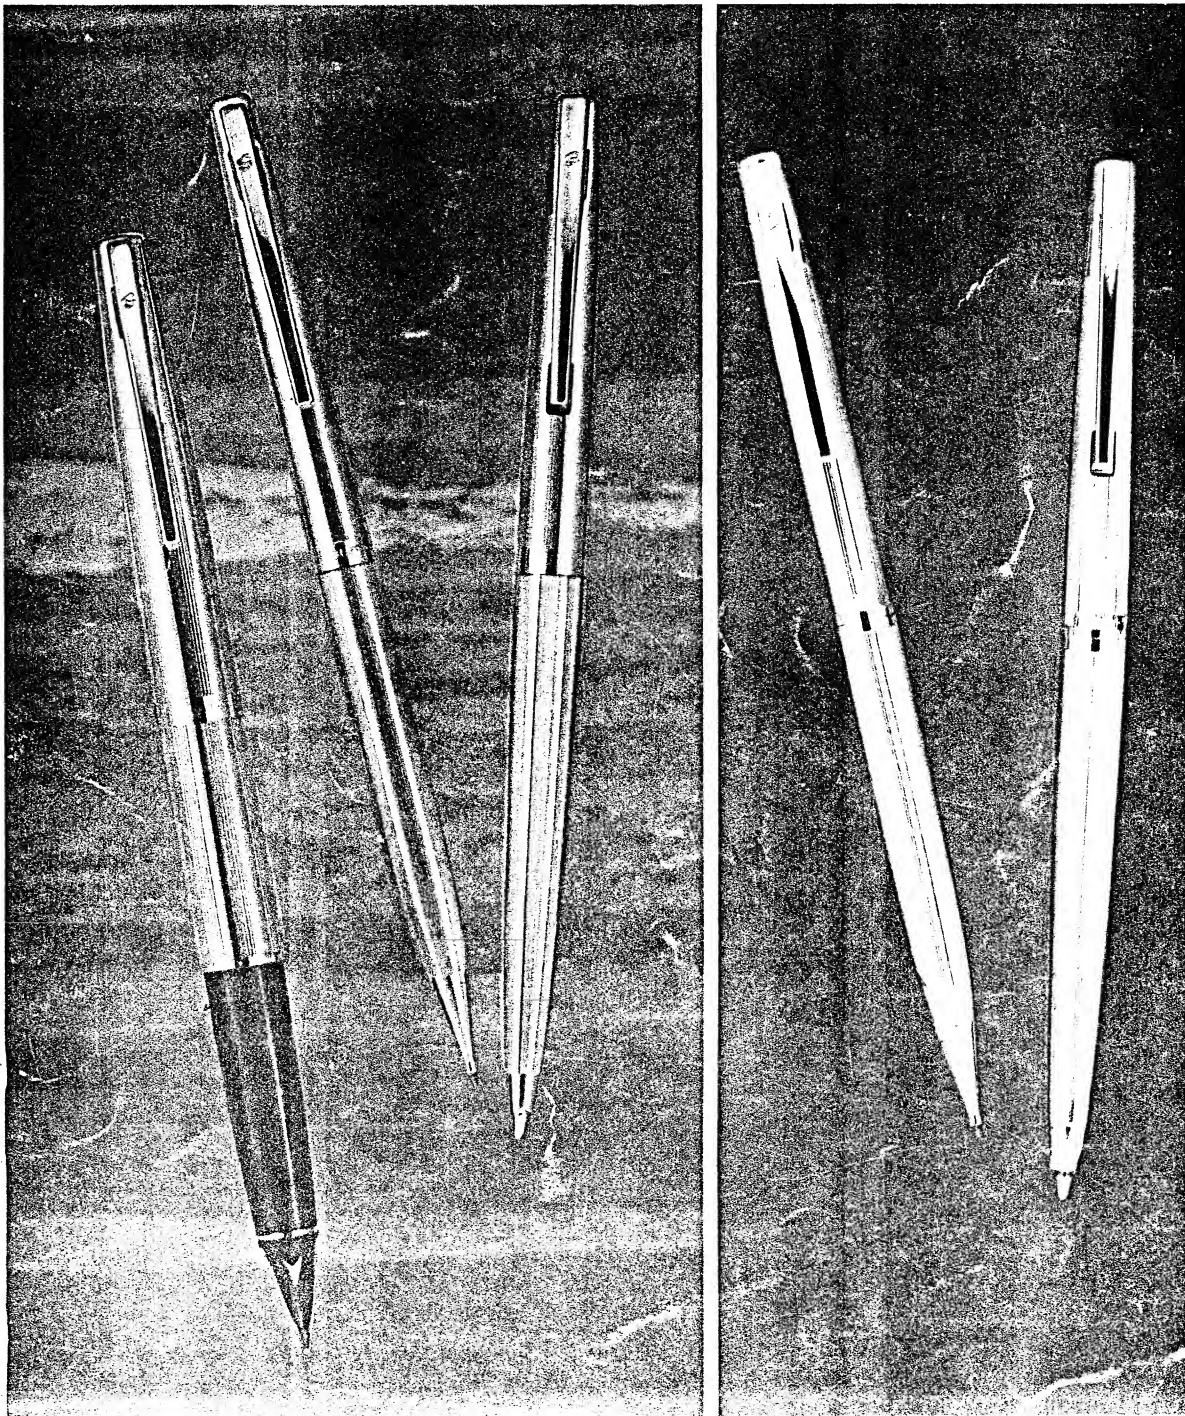

The high-fashion of
Sheaffer's Stylist line
offers an exciting choice
of fine writing instruments.

Stylist™ '707'

A rich chased gold electroplate—
each instrument has a personalized
engraving area.
Handsomely gift boxed.

Pen, $10.00. Pencil, $7.50. Ballpoint, $7.50.

Stylist™ '506'

Ballpoint and pencil in gleaming
chased chrome with personalized area
for engraving. And gift boxed.

Ballpoint, $5.00. Pencil, $5.00.

Stylist Writing Instruments Desk Sets